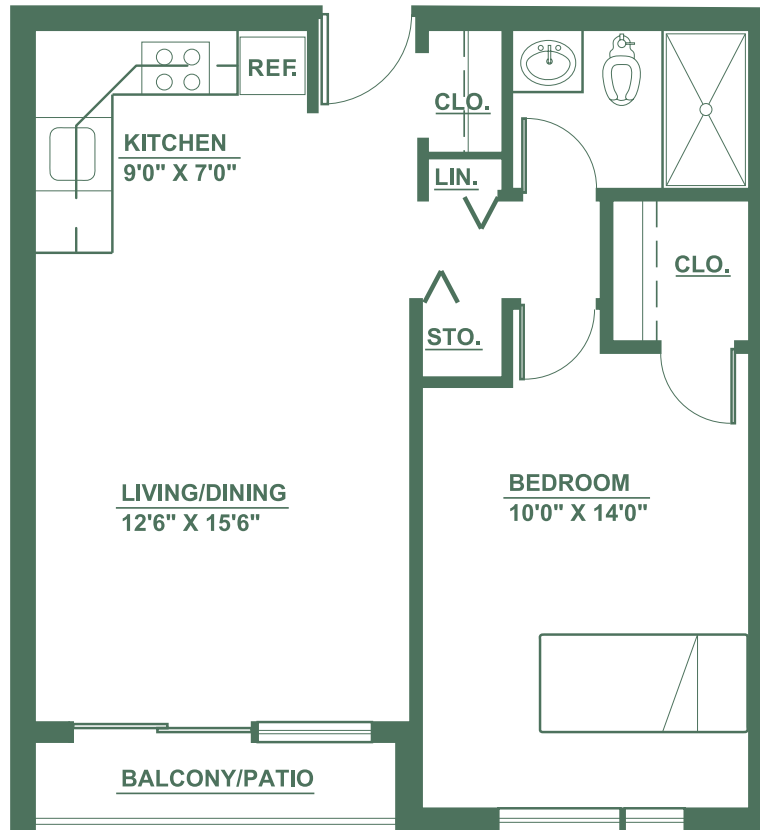

BADGER TERRACE

ONE-BEDROOM - DELUXE

Note: All dimensions are approximate

CARLETON-WILLARD VILLAGE