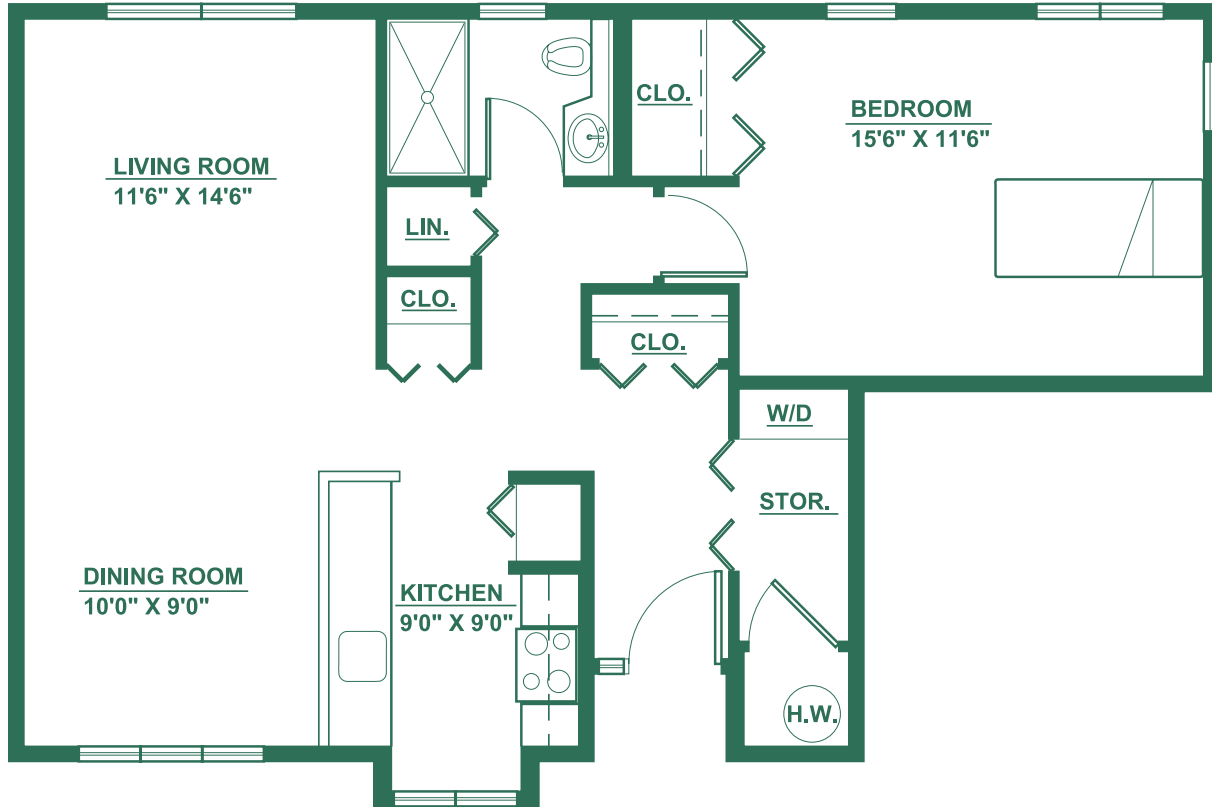

CLUSTER HOMES

ONE-BEDROOM - DELUXE GRAND

Decks and Patios Available
Note: All dimensions are approximate

CARLETON-WILLARD VILLAGE